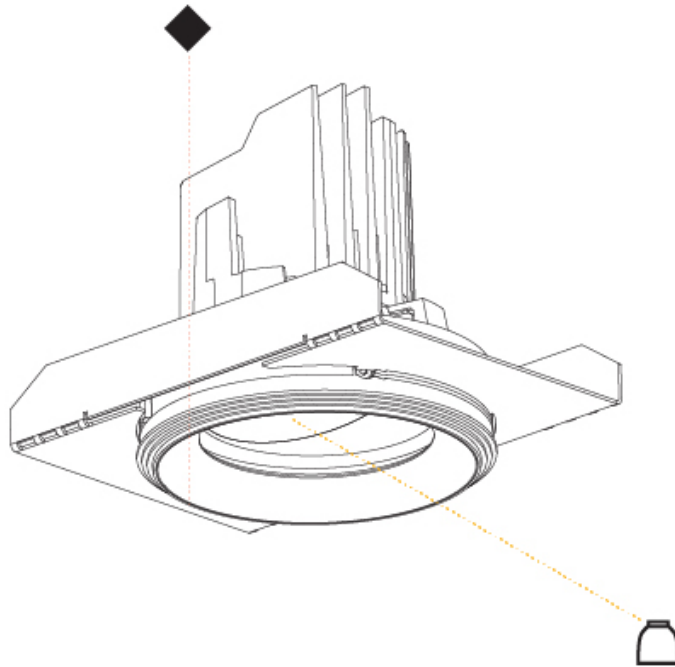

BIONIQ ROUND SEMI ADJUSTABLE TRIMLESS

A35529-

PROJECT

TYPE

SPECIFIER

QUANTITY

DATE