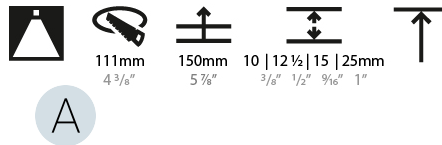

PHYSICAL

Shape: Round
Diameter (mm): 107
Diameter (in): 4 3/16
Height (mm): 130
Height (in): 5 1/8
Ceiling Thickness (mm): 10 / 12.5 / 15 / 25
Ceiling Thickness (in): 3/8 or 1/2 or 9/16 or 1
Min. Recessing Depth (mm): 150
Min. Recessing Depth (in): 5 7/8
Light Distribution: Downlight
Weight (kg): 0.646
Weight (lbs): 1.42
Fixture Finish: SSR / BKV / CWI / CRY / HAB / UFT / ITA / RUA / FTG / MYG / LOD / PUS / FRO / FUP / KIA / POP / BLS / SPG / MEY / GOH / GUM / CHC / COM / ABZ / JAG / OBR / MOS / ROR
Fixture Material: Aluminum Die Cast
Cut-out Measurements: Ø 111mm / 4 3/8"
Upon Request: Unique Ceiling Thickness

ELECTRICAL

Lamp Type: LED (Zhaga Standard)
Input Wattage (W): 15
Total Output Wattage (W): 14.7
Dimming: Dali Dimming
Driver Included: No
Driver Location: Recessed Housing
Driver Type: Constant Current - 120Vac
Driver Class: Class 2
Housing: See components
Input Voltage (V): 120
Constant Current (MA): 350

LED

Number of LEDs: 1
Color Temperature (°K): Warm Dim
Max. Delivered Lumen (lm): 766
Nominal Lumen (lm): 1140
CRI: >90 CRI
Lamp Life (hrs): 50000
Upon Request: RGB-W Tunable White Special Color Temperature Special LED

OPTICAL

Reflector°: 18 / 42 / 60
Optic°: Lens Pack - No Lens / Linear Spread Lens / Honeycomb / Spread Lens
Upon Request: Special Beam Angles

RATINGS AND CERTIFICATIONS