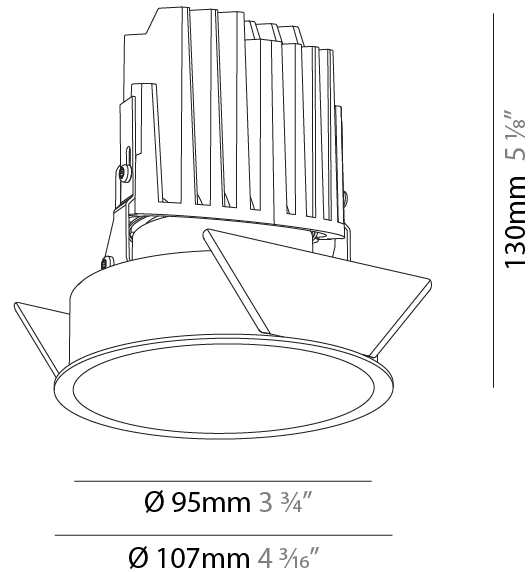

GENERAL

Series: Bioniq
Subseries: Bioniq Round Deep
Brand: Prolicht
Division: Architectural
Mounting Type: Recessed
Mounting Location: Ceiling
Subcategory: Downlight

PHYSICAL

Shape: Round
Diameter (mm): 107
Diameter (in): 4 3/16
Height (mm): 130
Height (in): 5 1/8
Ceiling Thickness (mm): 10 / 12.5 / 15
Ceiling Thickness (in): 3/8 or 1/2 or 9/16
Min. Recessing Depth (mm): 150
Min. Recessing Depth (in): 5 7/8
Light Distribution: Downlight
Weight (kg): 0.506
Weight (lbs): 1.12
Fixture Finish: SSR / BKV / CWI / CRY / HAB / UFT / ITA / RUA / FTG / MYG / LOD / PUS / FRO / FUP / KIA / POP / BLS / SPG / MEY / GOH / GUM / CHC / COM / ABZ / JAG / OBR / MOS / ROR
Fixture Material: Aluminum Die Cast
Cut-out Measurements: 98mm / 3 7/8"

ELECTRICAL

Lamp Type: LED (Zhaga Standard)
Total Output Wattage (W): 15
Dimming: Dali Dimming
Driver Included: No
Driver Location: Recessed Housing
Driver Type: Constant Current - 120Vac
Housing: See components
Input Voltage (V): 120
Constant Current (MA): 350

LED

Number of LEDs: 1
Color Temperature (°K): Warm Dim
Max. Delivered Lumen (lm): 760
Nominal Lumen (lm): 1140
CRI: >90 CRI

OPTICAL

Reflector: 20 / 40 / 60

RATINGS AND CERTIFICATIONS

Certified By: Certified for North American Standards
IP rating: IP20