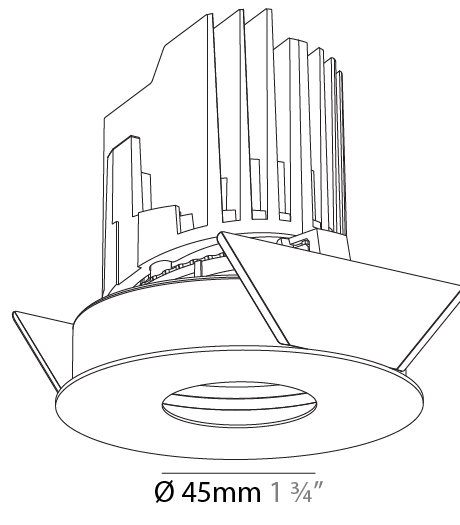

GENERAL

Series: Bioniq
Subseries: Bioniq Round Pinhole
Brand: Prolicht
Division: Architectural
Mounting Type: Recessed
Mounting Location: Ceiling
Subcategory: Downlight

PHYSICAL

Shape: Round
Diameter (mm): 107
Diameter (in): 4 3/16
Height (mm): 112
Height (in): 4 7/16
Ceiling Thickness (mm): 10 / 12.5 / 15
Ceiling Thickness (in): 3/8 or 1/2 or 9/16
Min. Recessing Depth (mm): 130
Min. Recessing Depth (in): 5 1/8
Light Distribution: Adjustable / Downlight
Weight (kg): 0.456
Weight (lbs): 1
Fixture Finish: SSR / BKV / CWI / CRY / HAB / UFT / ITA / RUA / FTG / MYG / LOD / PUS / FRO / FUP / KIA / POP / BLS / SPG / MEY / GOH / GUM / CHC / COM / ABZ / JAG / OBR / MOS / ROR
Fixture Material: Aluminum Die Cast
Cut-out Measurements: 98mm / 3 7/8"

ELECTRICAL

Lamp Type: LED (Zhaga Standard)
Total Output Wattage (W): 15
Dimming: Dali Dimming
Driver Included: No
Driver Location: Recessed Housing
Driver Type: Constant Current - 120Vac
Housing: See components
Input Voltage (V): 120
Constant Current (MA): 350

LED

Number of LEDs: 1
Color Temperature (°K): Warm Dim
Max. Delivered Lumen (lm): 760
Nominal Lumen (lm): 1140
CRI: >90 CRI
Lamp Life (hrs): 50000

OPTICAL

Reflector: 20 / 40 / 60
Adjustability: Rotational 355°, Tilt 30°

RATINGS AND CERTIFICATIONS

Certified By: Certified for North American Standards
IP rating: IP20

PROJECT
TYPE
SPECIFIER
QUANTITY
DATE

112mm 4 7/16"