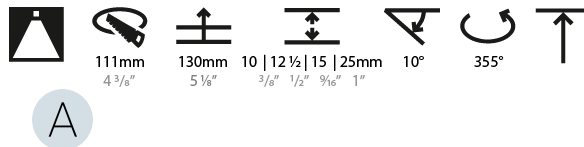

PHYSICAL

Shape: Round
Diameter (mm): 107
Diameter (in): 4 3/16
Height (mm): 112
Height (in): 4 7/16
Ceiling Thickness (mm): 10 / 12.5 / 15 / 25
Ceiling Thickness (in): 3/8 or 1/2 or 9/16 or 1
Min. Recessing Depth (mm): 130
Min. Recessing Depth (in): 5 1/8
Light Distribution: Adjustable / Downlight
Weight (kg): 0.609
Weight (lbs): 1.34
Fixture Finish: SSR / BKV / CWI / CRY / HAB / UFT / ITA / RUA / FTG / MYG / LOD / PUS / FRO / FUP / KIA / POP / BLS / SPG / MEY / GOH / GUM / CHC / COM / ABZ / JAG / OBR / MOS / ROR
Fixture Material: Aluminum Die Cast
Cut-out Measurements: $\square$ 111mm / 4 3/8"
Upon Request: Unique Ceiling Thickness

ELECTRICAL

Lamp Type: LED (Zhaga Standard)
Input Wattage (W): 16.5
Total Output Wattage (W): 14.7
Dimming: Dali Dimming
Driver Included: No
Driver Location: Recessed Housing
Driver Type: Constant Current - 120Vac
Driver Class: Class 2
Housing: See Components
Input Voltage (V): 120
Constant Current (MA): 350

LED

Number of LEDs: 1
Max. Delivered Lumen (lm): 770
Nominal Lumen (lm): 1140
CRI: >90 CRI
Lamp Life (hrs): 50000
Upon Request: RGB-W Tunable White Special Color Temperature Special LED

OPTICAL

Reflector: 20 / 40 / 60
Adjustability: Rotational 355°; Tilt 10°
Upon Request: Special Beam Angles

RATINGS AND CERTIFICATIONS

Certified By: Certified for North American Standards
IP rating: IP20