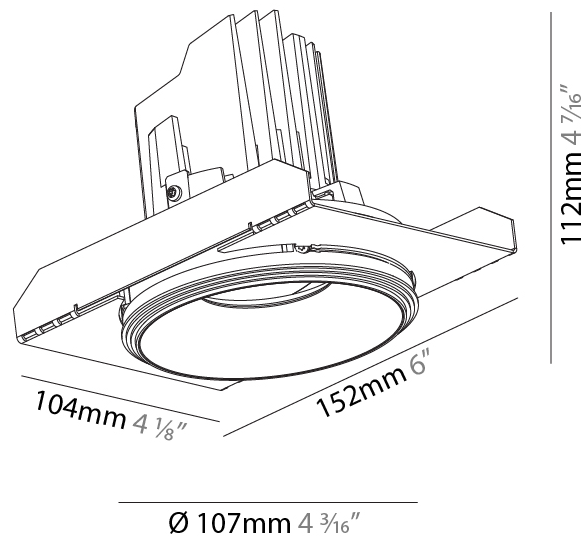

PHYSICAL

Shape: Round
Diameter (mm): 107
Diameter (in): 4 3/16
Height (mm): 112
Height (in): 4 7/16
Ceiling Thickness (mm): 10 / 12.5 / 15 / 25
Ceiling Thickness (in): 3/8 or 1/2 or 9/16 or 1
Min. Recessing Depth (mm): 130
Min. Recessing Depth (in): 5 1/8
Light Distribution: Adjustable / Downlight
Weight (kg): 0.609
Weight (lbs): 1.34
Fixture Finish: SSR / BKV / CWI / CRY / HAB / UFT / ITA / RUA / FTG / MYG / LOD / PUS / FRO / FUP / KIA / POP / BLS / SPG / MEY / GOH / GUM / CHC / COM / ABZ / JAG / OBR / MOS / ROR
Fixture Material: Aluminum Die Cast
Cut-out Measurements: $\square$ 111mm / 4 3/8"
Upon Request: Unique Ceiling Thickness

ELECTRICAL

Lamp Type: LED (Zhaga Standard)
Input Wattage (W): 16.5
Total Output Wattage (W): 14.7
Dimming: Dali Dimming
Driver Included: No
Driver Location: Recessed Housing
Driver Type: Constant Current - 120Vac
Driver Class: Class 2
Housing: See Components
Input Voltage (V): 120
Constant Current (MA): 350

LED

Number of LEDs: 1
Max. Delivered Lumen (lm): 770
Nominal Lumen (lm): 1140
CRI: >90 CRI
Lamp Life (hrs): 50000
Upon Request: RGB-W Tunable White Special Color Temperature Special LED

OPTICAL

Reflector: 20 / 40 / 60
Adjustability: Rotational 355°; Tilt 10°
Upon Request: Special Beam Angles

RATINGS AND CERTIFICATIONS

Certified By: Certified for North American Standards
IP rating: IP20