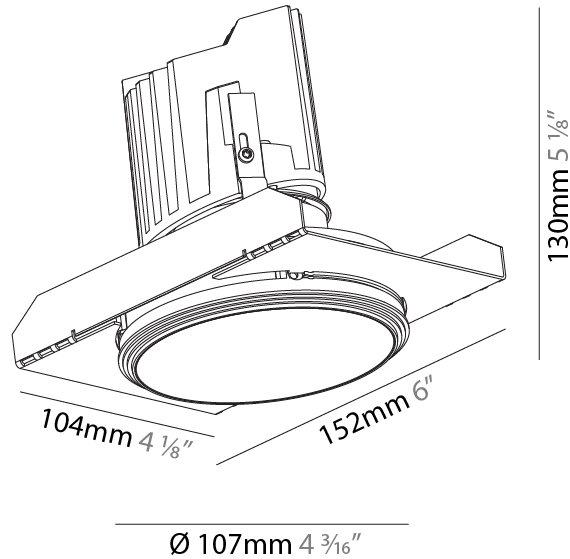

PHYSICAL

Shape: Round
Diameter (mm): 107
Diameter (in): 4 3/16
Height (mm): 130
Height (in): 5 1/8
Ceiling Thickness (mm): 10 / 12.5 / 15 / 25
Ceiling Thickness (in): 3/8 or 1/2 or 9/16 or 1
Min. Recessing Depth (mm): 150
Min. Recessing Depth (in): 5 7/8
Light Distribution: Downlight
Weight (kg): 0.646
Weight (lbs): 1.42
Fixture Finish: SSR / BKV / CWI / CRY / HAB / UFT / ITA / RUA / FTG / MYG / LOD / PUS / FRO / FUP / KIA / POP / BLS / SPG / MEY / GOH / GUM / CHC / COM / ABZ / JAG / OBR / MOS / ROR
Fixture Material: Aluminum Die Cast
Cut-out Measurements: Ø 111mm / 4 3/8"
Upon Request: Unique Ceiling Thickness

ELECTRICAL

Lamp Type: LED (Zhaga Standard)
Input Wattage (W): 15
Total Output Wattage (W): 14.7
Dimming: Dali Dimming
Driver Included: No
Driver Location: Recessed Housing
Driver Type: Constant Current - 120Vac
Driver Class: Class 2
Housing: See components
Input Voltage (V): 120
Constant Current (MA): 350

LED

Number of LEDs: 1
Color Temperature (°K): Warm Dim
Max. Delivered Lumen (lm): 766
Nominal Lumen (lm): 1140
CRI: >90 CRI
Lamp Life (hrs): 50000
Upon Request: RGB-W Tunable White Special Color Temperature Special LED

OPTICAL

Reflector°: 18 / 42 / 60
Optic°: Lens Pack - No Lens / Linear Spread Lens / Honeycomb / Spread Lens
Upon Request: Special Beam Angles

RATINGS AND CERTIFICATIONS