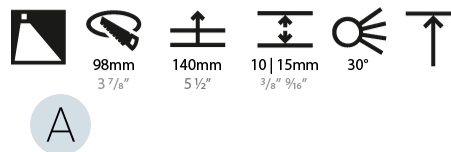

A35549-

base number   Reflector
Options

1. To build a product code in our configurator select the specify button on the base model # product page
2. To build a manual product code on this datasheet choose from the options listed below in blue font and add the suffix to the base model #

GENERAL

Series: Bioniq
Subseries: Bioniq Round Wallwash
Brand: Prolicht
Division: Architectural
Mounting Type: Recessed
Mounting Location: Ceiling
Subcategory: Downlight

PHYSICAL

Shape: Round
Diameter (mm): 107
Diameter (in): 4 3/16
Height (mm): 118
Height (in): 4 5/8
Ceiling Thickness (mm): 10 / 12.5 / 15
Ceiling Thickness (in): 3/8 or 1/2 or 9/16
Min. Recessing Depth (mm): 140
Min. Recessing Depth (in): 5 1/2
Light Distribution: Adjustable / Asymmetric
Weight (kg): 0.456
Weight (lbs): 1
Fixture Finish: Chrome
Fixture Material: Aluminum Die Cast
Cut-out Measurements: 98mm / 3 7/8"

ELECTRICAL

Lamp Type: LED (Zhaga Standard)
Total Output Wattage (W): 15
Dimming: Dali Dimming
Driver Included: No
Driver Location: Recessed Housing
Driver Type: Constant Current - 120Vac
Housing: See components
Input Voltage (V): 120
Constant Current (MA): 350

LED

Number of LEDs: 1
Color Temperature (°K): Warm Dim
Max. Delivered Lumen (lm): 910
Nominal Lumen (lm): 1140
CRI: >90 CRI
Lamp Life (hrs): 50000

OPTICAL

Reflector: 20 / 40 / 60

RATINGS AND CERTIFICATIONS

Certified By: Certified for North American Standards
IP rating: IP20