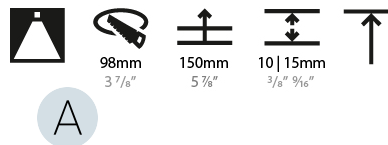

GENERAL

Series: Bioniq
Subseries: Bioniq Round Deep
Brand: Prolicht
Division: Architectural
Mounting Type: Recessed
Mounting Location: Ceiling
Subcategory: Downlight

PHYSICAL

Shape: Round
Diameter (mm): 107
Diameter (in): 4 3/16
Height (mm): 130
Height (in): 5 1/8
Ceiling Thickness (mm): 10 / 12.5 / 15
Ceiling Thickness (in): 3/8 or 1/2 or 9/16
Min. Recessing Depth (mm): 150
Min. Recessing Depth (in): 5 7/8
Light Distribution: Downlight
Weight (kg): 0.506
Weight (lbs): 1.12
Fixture Finish: SSR / BKV / CWI / CRY / HAB / UFT / ITA / RUA / FTG / MYG / LOD / PUS / FRO / FUP / KIA / POP / BLS / SPG / MEY / GOH / GUM / CHC / COM / ABZ / JAG / OBR / MOS / ROR
Fixture Material: Aluminum Die Cast
Cut-out Measurements: 98mm / 3 7/8"

ELECTRICAL

Lamp Type: LED (Zhaga Standard)
Total Output Wattage (W): 15
Dimming: Dali Dimming
Driver Included: No
Driver Location: Recessed Housing
Driver Type: Constant Current - 120Vac
Housing: See components
Input Voltage (V): 120
Constant Current (MA): 350

LED

Number of LEDs: 1
Color Temperature (°K): Warm Dim
Max. Delivered Lumen (lm): 760
Nominal Lumen (lm): 1140
CRI: >90 CRI

OPTICAL

Reflector: 20 / 40 / 60

RATINGS AND CERTIFICATIONS

Certified By: Certified for North American Standards
IP rating: IP20